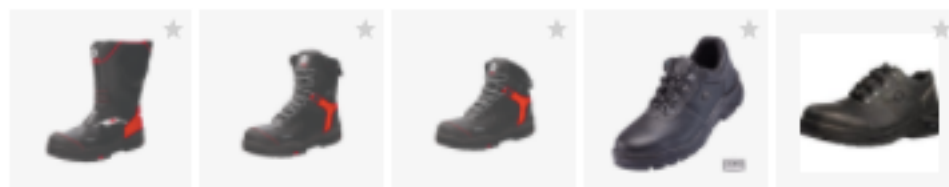

## Safety Shoes

Gender	Type	Color	Industry	Characteristics
Sole	Safety Category			

**Sargeant**  
High durability shoe with great carbon steel

**Sportsmate Blue**

**Sportsmate Driven**

**Sportsmate Firm**

**Sportsmate Iron**

**Sportsmate Vivid**

**Volcano High**  
Industry: General Purpose,  
Construction, Agriculture,  
Engineering

**Volcano Low**  
Industry: General Purpose,  
Construction, Agriculture,  
Engineering

# Safety Shoes

Gender	Type	Color	Industry	Characteristics
Sole	Safety Category			

**Mammoet Barge**    **Mammoet Bolster**    **Mammoet Winch**    **Pacific**    **Pacific Low**  
 Light and comfort footwear, long durability    Upper: Leather Sole: Dual Density PU    Sole: BSM, PEBAX® Colonic    Made in Spain Industry: General