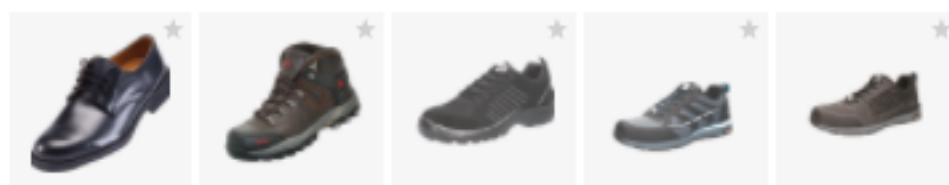

## Safety Shoes

Gender	Type	Color	Industry	Characteristics
Sole	Safety Category			

**Sargeant**  
High durability shoe with great carbon steel

**Sportsmate Blue**

**Sportsmate Driven**

**Sportsmate Firm**

**Sportsmate Iron**

**Sportsmate Vivid**

**Volcano High**  
Industry: General Purpose,  
Construction, Agriculture,  
Engineering

**Volcano Low**  
Industry: General Purpose,  
Construction, Agriculture,  
Engineering

# Safety Shoes

Gender	Type	Color	Industry	Characteristics
Sole	Safety Category			

**Mammoet Barge**    **Mammoet Bolster**    **Mammoet Winch**    **Pacific**    **Pacific Low**  
 Light and comfort footwear, long durability    Upper: Leather Sole: Dual Density PU    Sole: BSM, PEBAX® Colonic    Made in Spain Industry: General