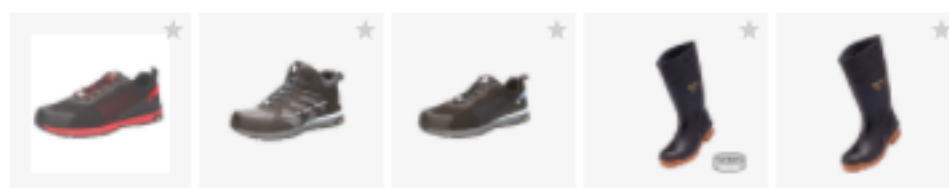

## Safety Shoes

Gender	Type	Color	Industry	Characteristics
Sole	Safety Category			

**Sargeant**  
High durability shoe with great carbon steel

**Sportsmate Blue**

**Sportsmate Driven**

**Sportsmate Firm**

**Sportsmate Iron**

# Safety Shoes

Gender	Type	Color	Industry	Characteristics
Sole	Safety Category			

**Mammoet Barge**    **Mammoet Bolster**    **Mammoet Winch**    **Pacific**    **Pacific Low**  
 Light and comfort footwear, long durability    Upper: Leather Sole: Dual Density PU    Sole: BSM, PEBAX® Colonic    Made in Spain Industry: General

**Parabellum**    **Performance**    **Radiance Economic**    **Radiance Energy**    **Radiance Fit**  
 Anti Slip and Comfort pro-Resistant shoe    The best in Mining, Full Up leather upper, High performance